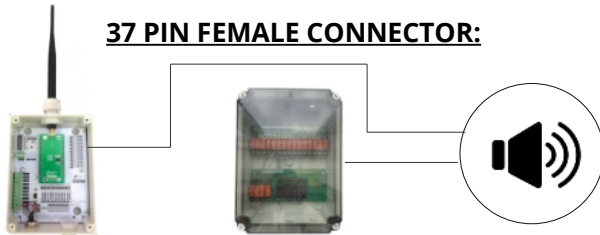

37 PIN MALE CONNECTOR:

POWER TERMINAL:

**220VAC TO 12VDC POWER
SUPPLY WITH MINIMUM
25WATTS OR CAR BATTERY
(100AH)**

PAYMENT SOLUTIONS:

37 PIN FEMALE CONNECTOR:

**BURAN FOR
CONTROL OF
WIRELESS
RECEIVERS FOR
SPORTING**

**RELAY BOX
FOR WIRED
CONNECTION
OF TRAPS**

BUZZER

**TXIQ8 REMOTE
CONTROL**

VER.1

VER.2

WIRELESS RECEIVERS

OFFICE/CLUB BUILDING

X2 PRO ECO SYSTEM FOR OLYMPIC DISCIPLINES (WIRED CONNECTION OF TRAPS)