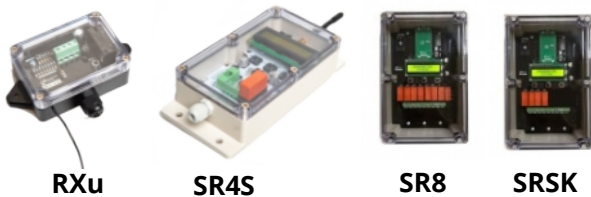

37 PIN MALE CONNECTOR:

POWER TERMINAL:

**220VAC TO 12VDC POWER
SUPPLY WITH MINIMUM
25WATTS OR CAR BATTERY
(100AH)**

PAYMENT SOLUTIONS:

37 PIN FEMALE CONNECTOR:

**BURAN FOR
CONTROL OF
WIRELESS
RECEIVERS FOR
SPORTING**

**RELAY BOX
FOR WIRED
CONNECTION
OF TRAPS**

BUZZER

**TXIQ8 REMOTE
CONTROL**

VER.1

VER.2

WIRELESS RECEIVERS

OFFICE/CLUB BUILDING

X2 PRO ECO SYSTEM FOR OLYMPIC DISCIPLINES (WIRED CONNECTION OF TRAPS)