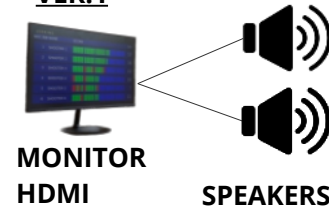

37 PIN MALE CONNECTOR:

POWER TERMINAL:

**220VAC TO 12VDC POWER
SUPPLY WITH MINIMUM
25WATTS OR CAR BATTERY
(100AH)**

PAYMENT SOLUTIONS:

37 PIN FEMALE CONNECTOR:

**BURAN FOR
CONTROL OF
WIRELESS
RECEIVERS FOR
SPORTING**

**RELAY BOX
FOR WIRED
CONNECTION
OF TRAPS**

BUZZER

**TXIQ8 REMOTE
CONTROL**

VER.1

VER.2

WIRELESS RECEIVERS

OFFICE/CLUB BUILDING

X2 PRO ECO SYSTEM FOR OLYMPIC DISCIPLINES (WIRED CONNECTION OF TRAPS)