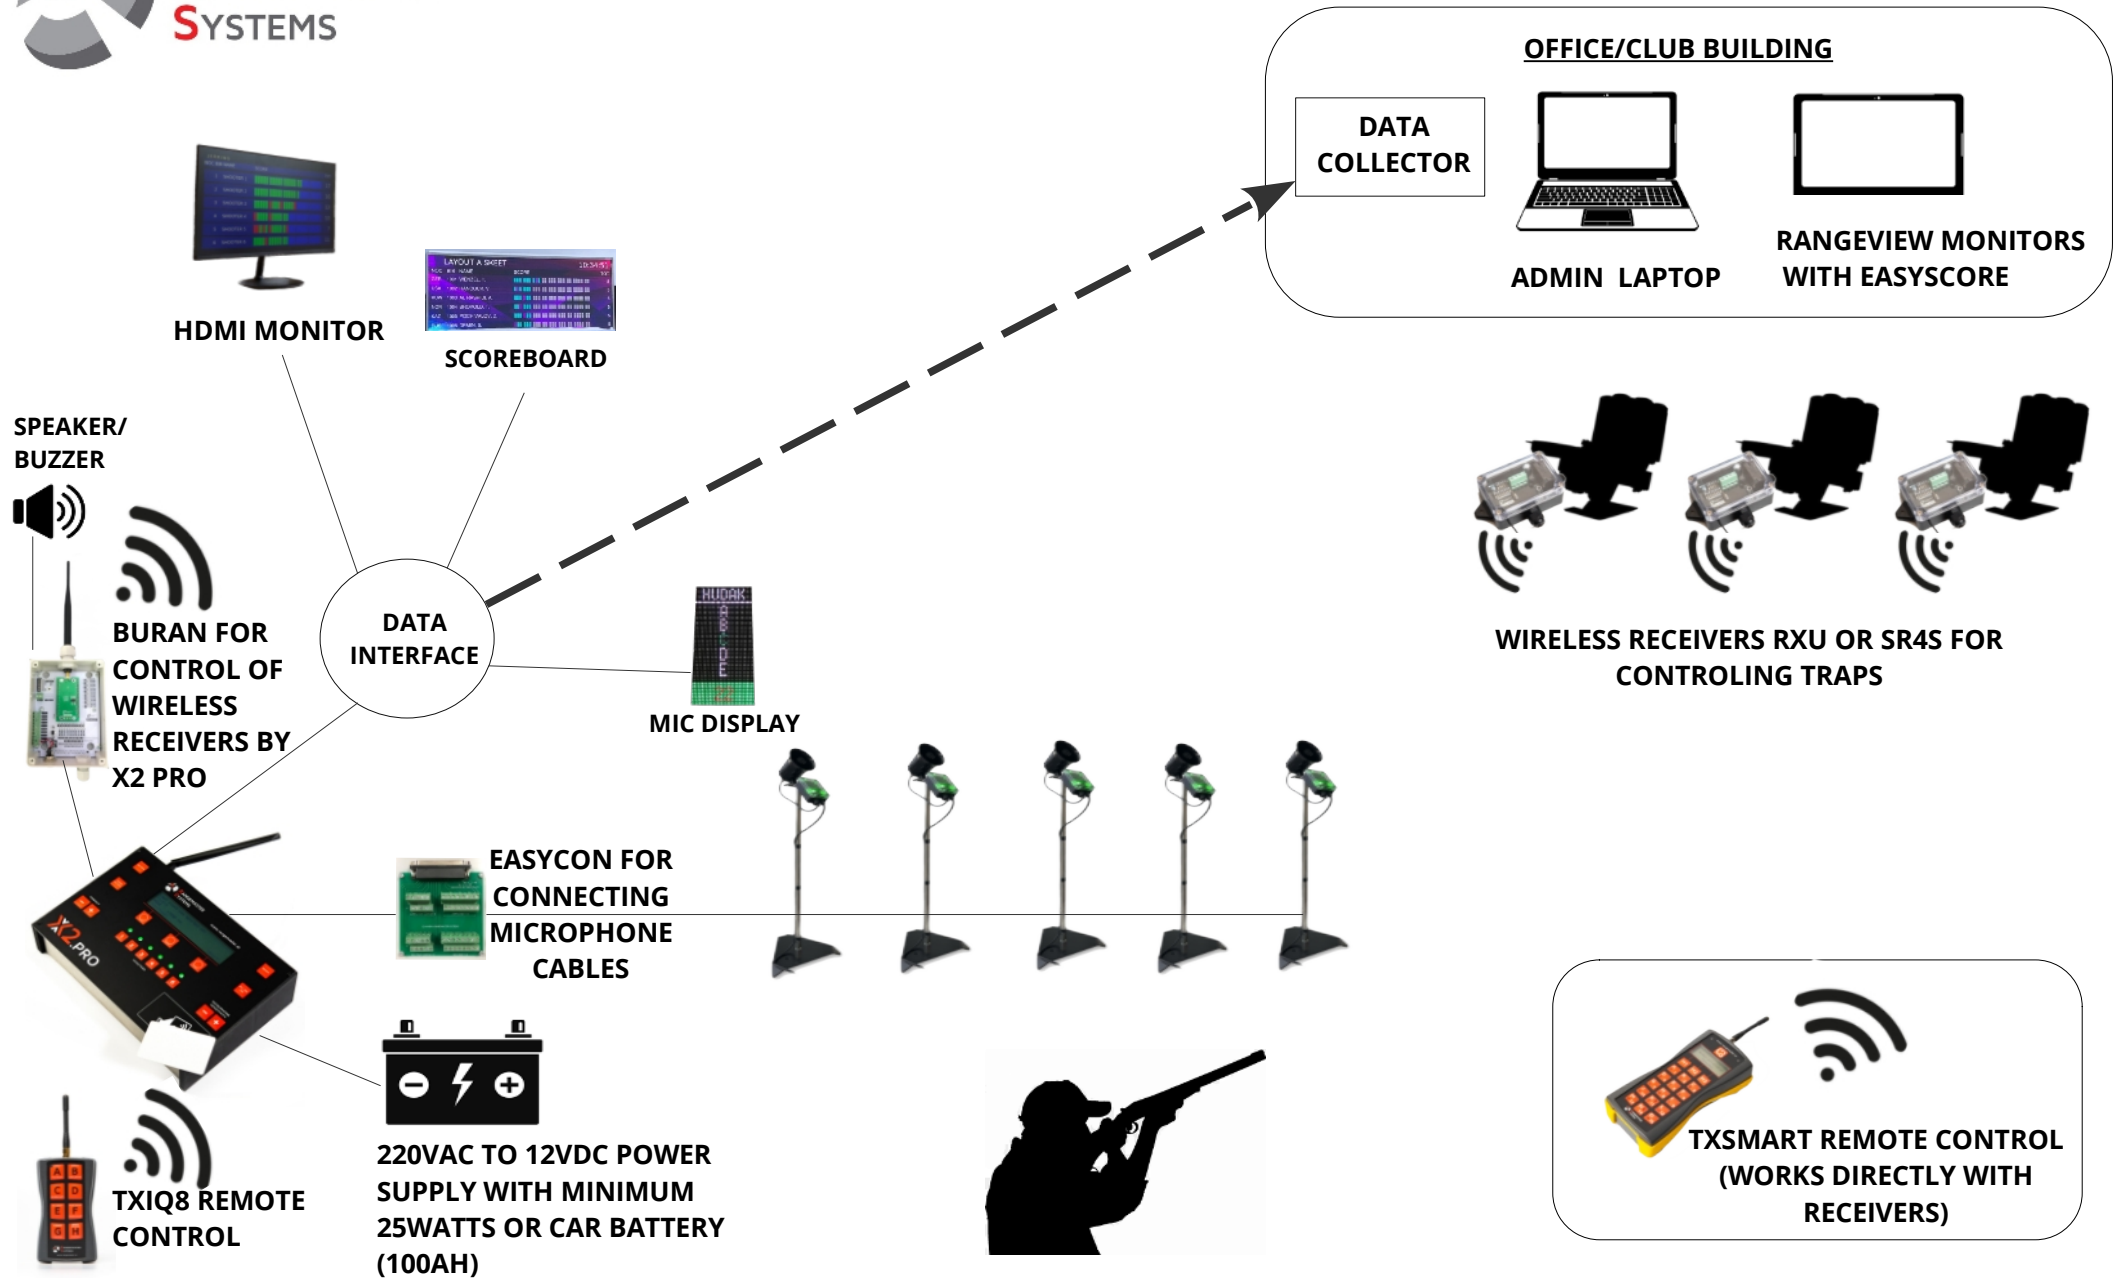

37 PIN MALE CONNECTOR:

POWER TERMINAL:

**220VAC TO 12VDC POWER
SUPPLY WITH MINIMUM
25WATTS OR CAR BATTERY
(100AH)**

PAYMENT SOLUTIONS:

37 PIN FEMALE CONNECTOR:

**BURAN FOR
CONTROL OF
WIRELESS
RECEIVERS FOR
SPORTING**

**RELAY BOX
FOR WIRED
CONNECTION
OF TRAPS**

BUZZER

**TXIQ8 REMOTE
CONTROL**

VER.1

VER.2

WIRELESS RECEIVERS

OFFICE/CLUB BUILDING

X2 PRO ECO SYSTEM FOR OLYMPIC DISCIPLINES (WIRED CONNECTION OF TRAPS)