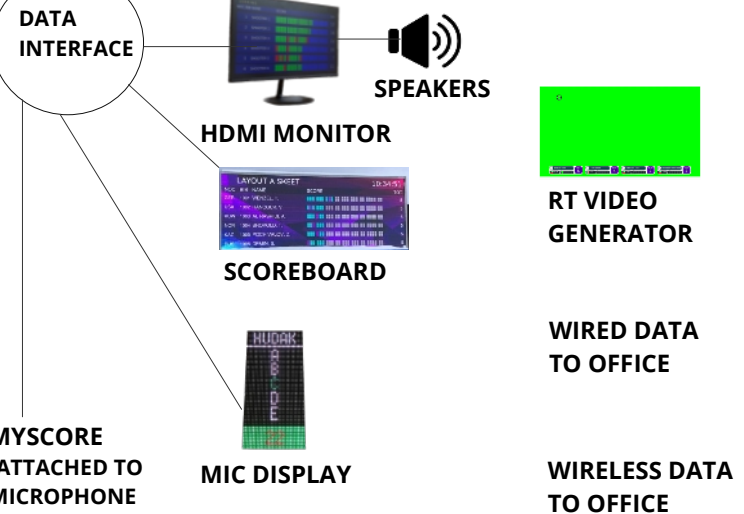

37 PIN MALE CONNECTOR:

POWER TERMINAL:

**220VAC TO 12VDC POWER
SUPPLY WITH MINIMUM
25WATTS OR CAR BATTERY
(100AH)**

PAYMENT SOLUTIONS:

37 PIN FEMALE CONNECTOR:

**BURAN FOR
CONTROL OF
WIRELESS
RECEIVERS FOR
SPORTING**

**RELAY BOX
FOR WIRED
CONNECTION
OF TRAPS**

BUZZER

**TXIQ8 REMOTE
CONTROL**

VER.1

VER.2

WIRELESS RECEIVERS

OFFICE/CLUB BUILDING

X2 PRO ECO SYSTEM FOR OLYMPIC DISCIPLINES (WIRED CONNECTION OF TRAPS)