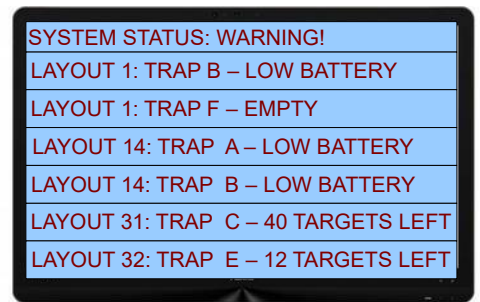

RANGEMASTER
SYSTEMS

SOLUTIONS FOR SPORTING

SOLUTIONS FOR SHOOTING
COMPLEXES – ISSF & FITASC

PROFESSIONAL **S**HOOTING **G**ROUND **A**UTOMATION

GET CONTROL OF YOUR SPORTING LAYOUTS!
 CONTROL UP TO **512** TRAPS ON YOUR SHOOTING GROUND:
 - BATTERY VOLTAGE
 - MAGAZINE FILL

LAYOUT 1

LAYOUT32:

GET CONTROL OF YOUR SHOOTING COMPLEX
KNOW EVERYTHING ABOUT YOUR SHOOTING GROUND WITH A MOUSECLICK

LAYOUT1: SPORTING

LAYOUT 14: COMPAK

LAYOUT 19: SKEET/TRAP/COMPAK