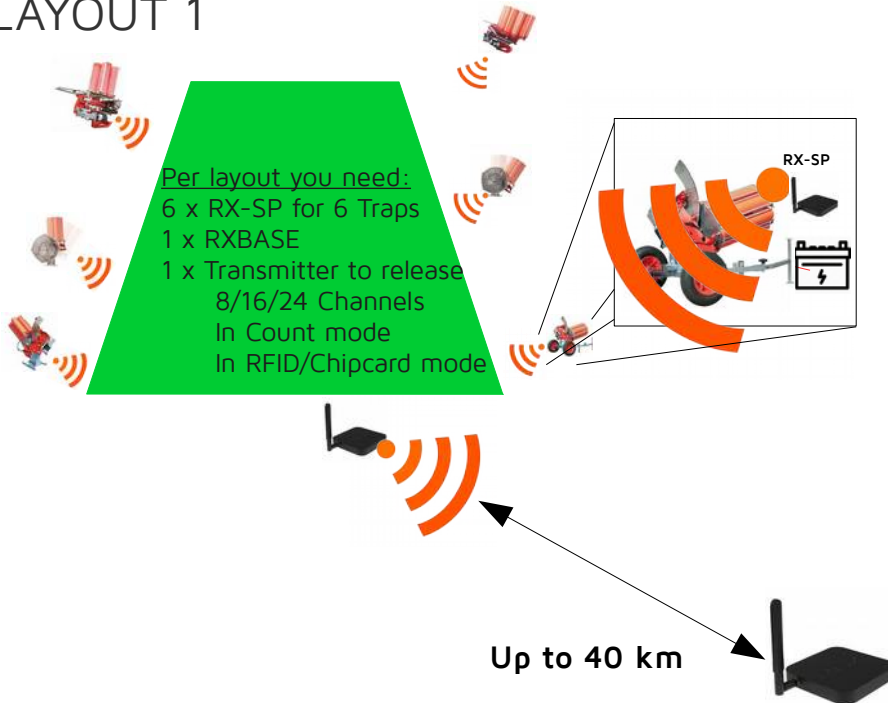

RANGEMASTER
SYSTEMS

SOLUTIONS FOR SPORTING

SOLUTIONS FOR SHOOTING
COMPLEXES – ISSF & FITASC

PROFESSIONAL **S**HOOTING **G**ROUND **A**UTOMATION

GET CONTROL OF YOUR SPORTING LAYOUTS!
 CONTROL UP TO **512** TRAPS ON YOUR SHOOTING GROUND:
 - BATTERY VOLTAGE
 - MAGAZINE FILL

LAYOUT 1

LAYOUT32:

GET CONTROL OF YOUR SHOOTING COMPLEX
KNOW EVERYTHING ABOUT YOUR SHOOTING GROUND WITH A MOUSECLICK

LAYOUT1: SPORTING

LAYOUT 14: COMPAK

LAYOUT 19: SKEET/TRAP/COMPAK