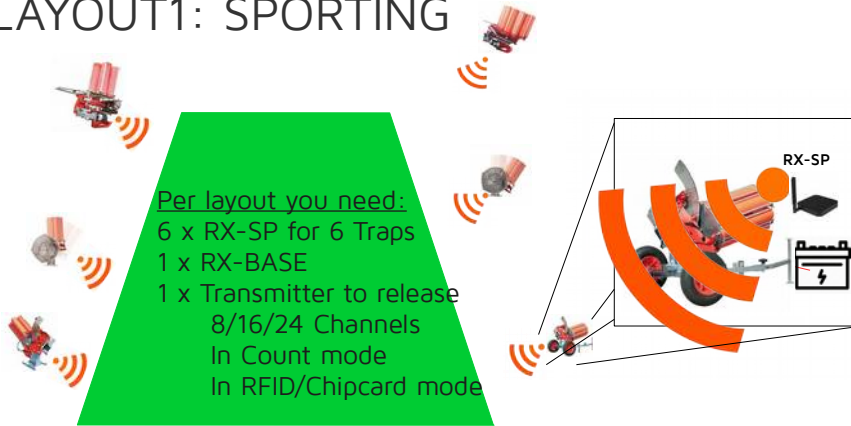

RANGEMASTER
SYSTEMS

SOLUTIONS FOR SPORTING

SOLUTIONS FOR SHOOTING
COMPLEXES – ISSF & FITASC

PROFESSIONAL **S**HOOTING **G**ROUND **A**UTOMATION

GET CONTROL OF YOUR SPORTING LAYOUTS!
 CONTROL UP TO **512** TRAPS ON YOUR SHOOTING GROUND:
 - BATTERY VOLTAGE
 - MAGAZINE FILL

LAYOUT 1

LAYOUT32:

GET CONTROL OF YOUR SHOOTING COMPLEX
KNOW EVERYTHING ABOUT YOUR SHOOTING GROUND WITH A MOUSECLICK

LAYOUT1: SPORTING

LAYOUT 14: COMPAK

LAYOUT 19: SKEET/TRAP/COMPAK